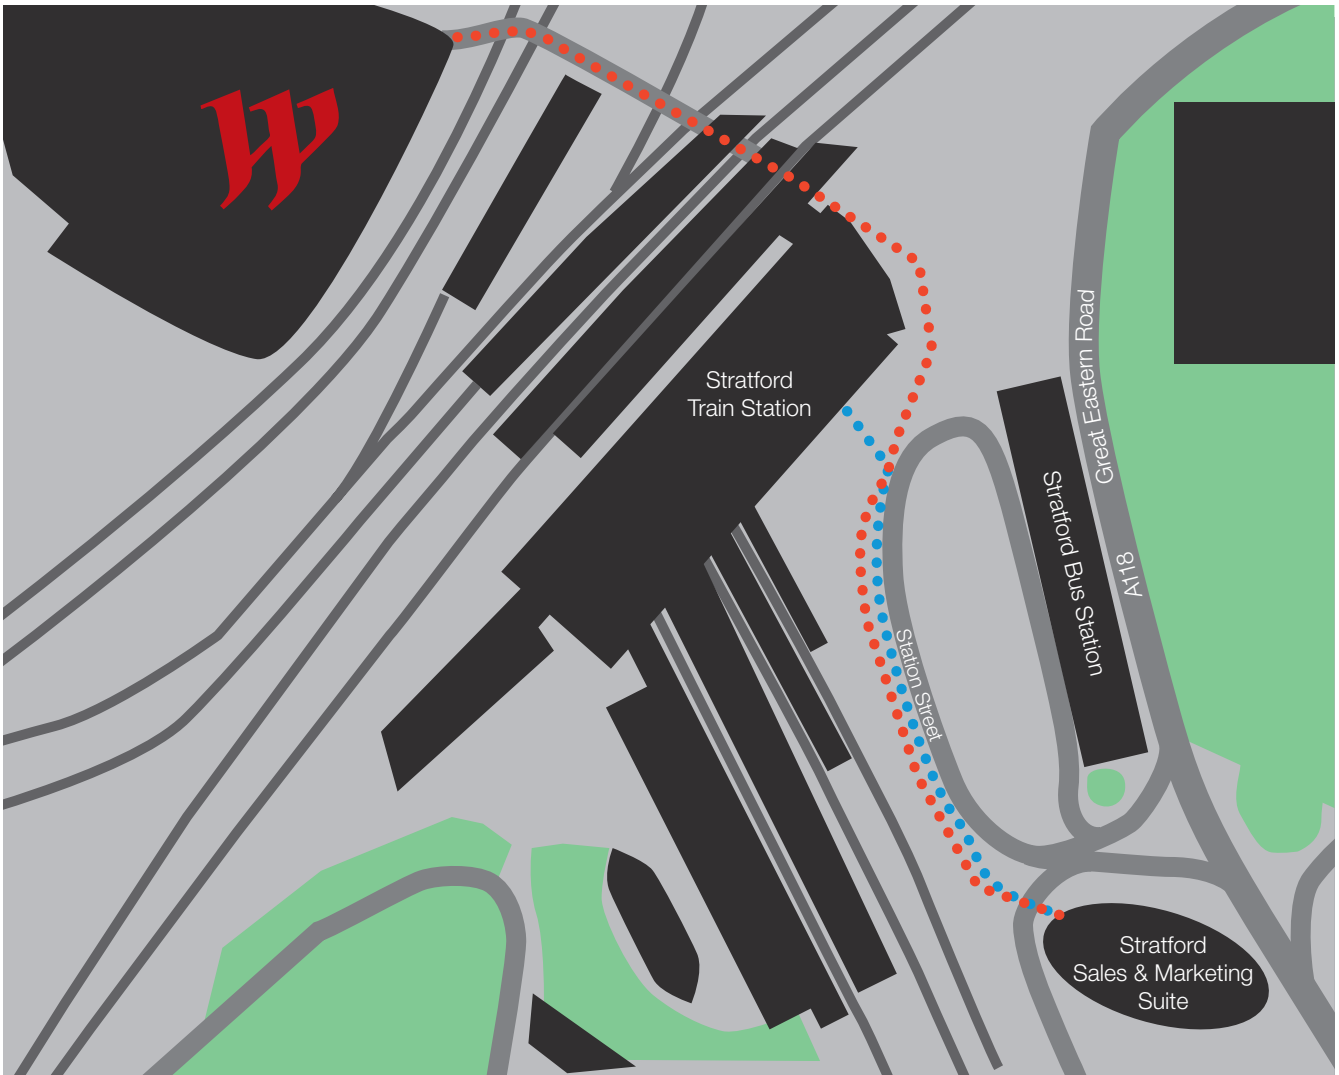

### ● Directions (Westfield Exit)

1. Head east toward Westfield Stratford City
2. Turn right at Westfield Stratford City
3. Walk for 105 ft
4. Take the escalator up to 0
5. Go to 0
6. Head east
7. Turn right toward Station Street
8. Continue onto Station Street

### ● Directions (Station Exit)

1. Head south on Station Street